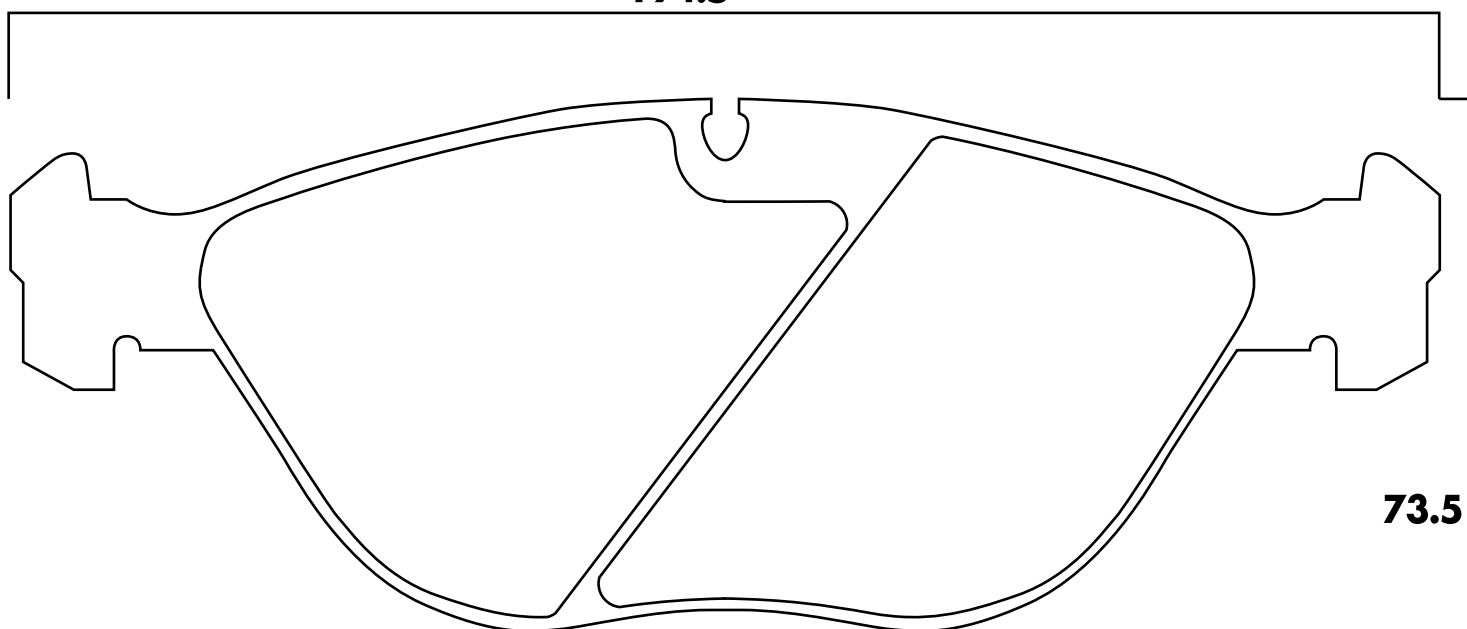

No. **GF209**

Kranz
GIGA'S

Galvin
Auto Sport 

BMW

194.5

73.5