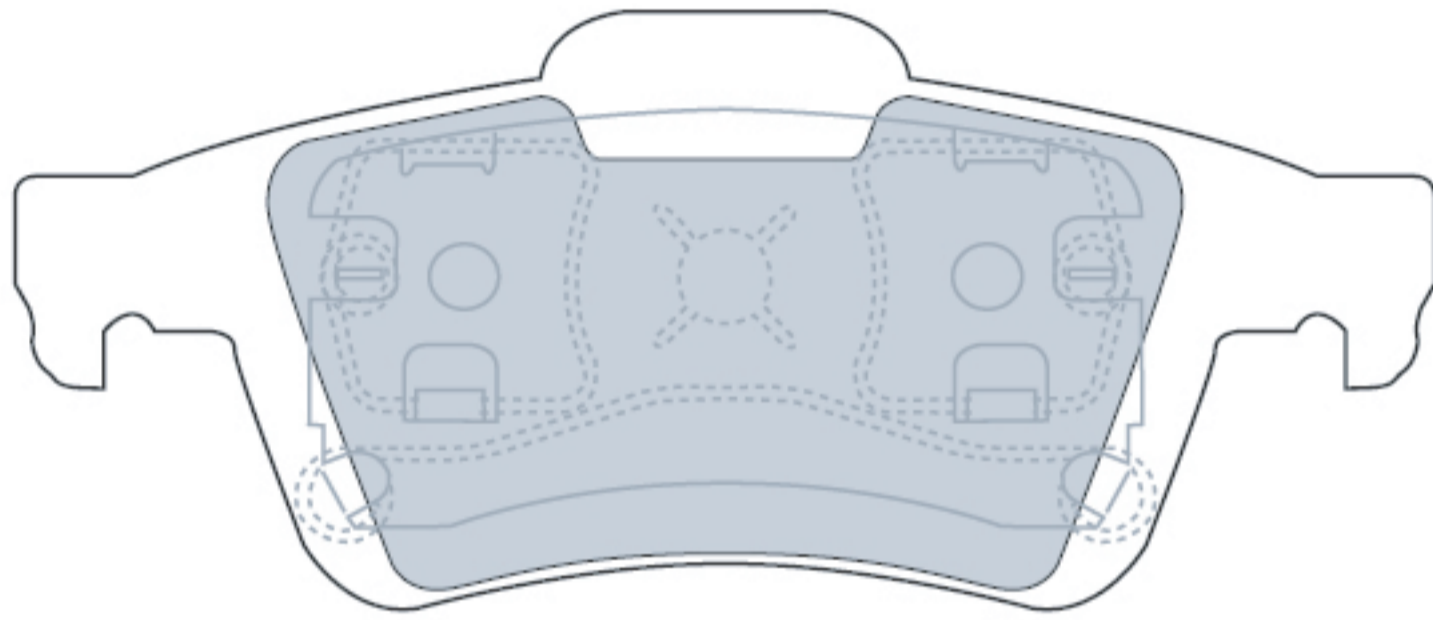

BRAKE PAD

No.VZ265 VOLVO Rear S40/V50

W123.0 x H51.9mm