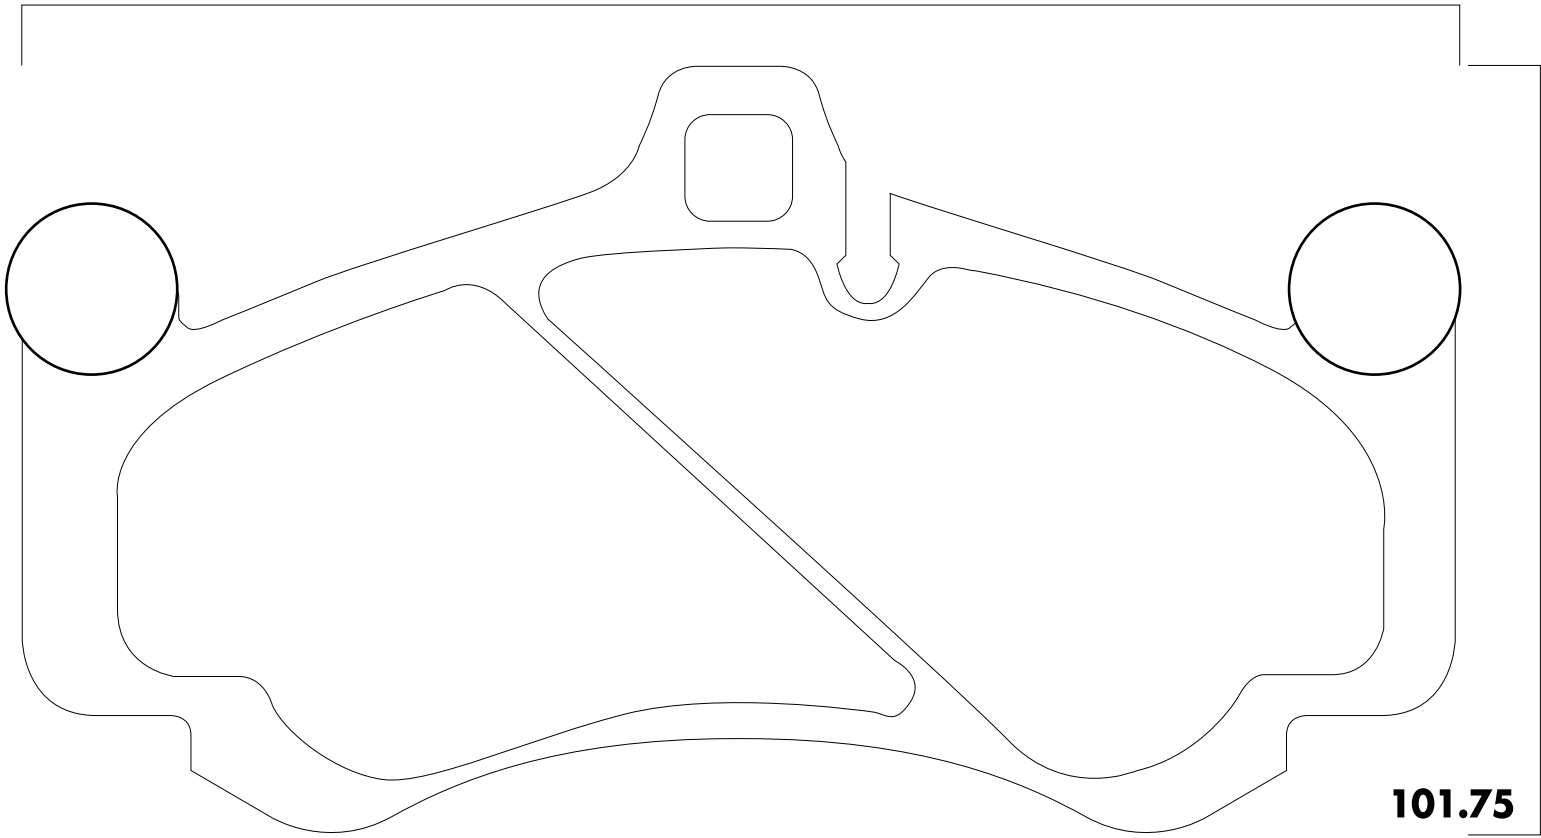

No. **GF515**

Kranz
GIGA'S

Galvin
Auto Sport 

Porsche

190.15

101.75