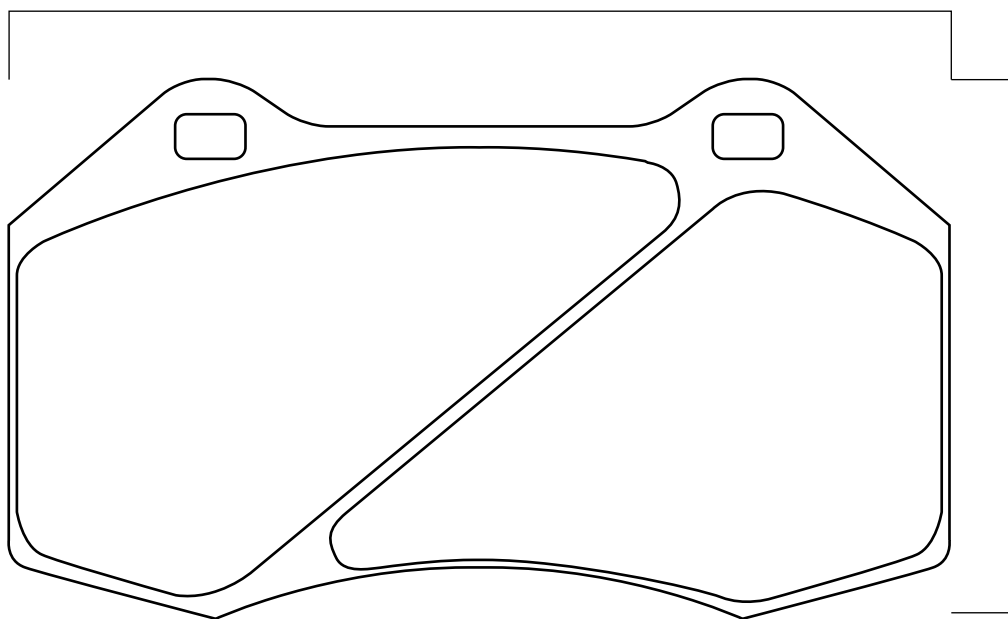

No. **GF730**

Kranz
GIGA'S

Galvin
Auto Sport 

ALFAROMEIO / FIAT / LANCIA / MASERATI / FERRARI

124.6

70.5